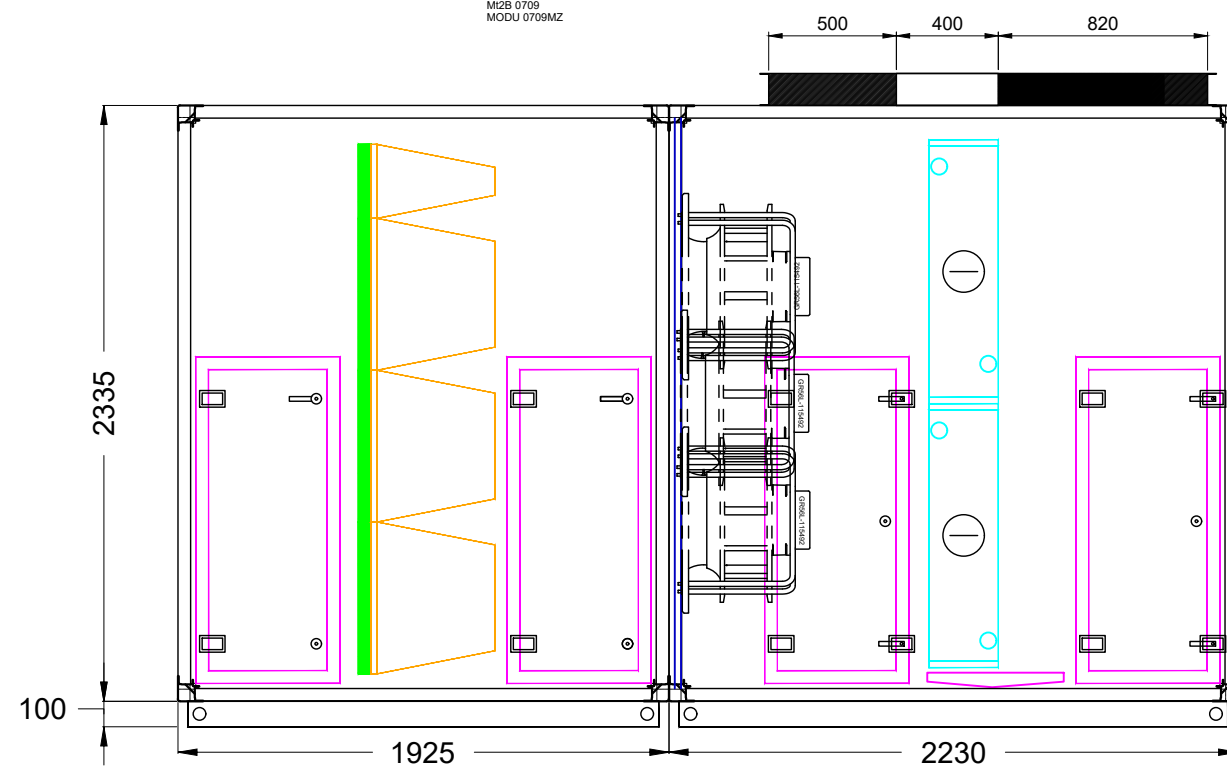

Right View

AIR DESIGN PTY. LTD. © A.C.N. 010 185 958
45 NESTOR DRIVE, MEADOWBROOK, QUEENSLAND, AUSTRALIA. 4131
TELEPHONE: (07) 32 999 888 FACSIMILE: (07) 32 999 800

UNLESS OTHERWISE SPECIFIED
DIMENSIONS ARE IN MILLIMETERS
BREAK AND DEBUR ALL SHARP EDGES

DO NOT SCALE DRAWING

Rev	By	Date	Description
00	Toh	22/11/2017	Initial Released

DRAWN: Toh	DATE: 22/11/2017
CHKED: --	DATE: --
APPRD: --	DATE: --

General Layout Multizone Unit	
-MODU 0709MZ	
REV: 00	SCALE: N.T.S.
SIZE: A3